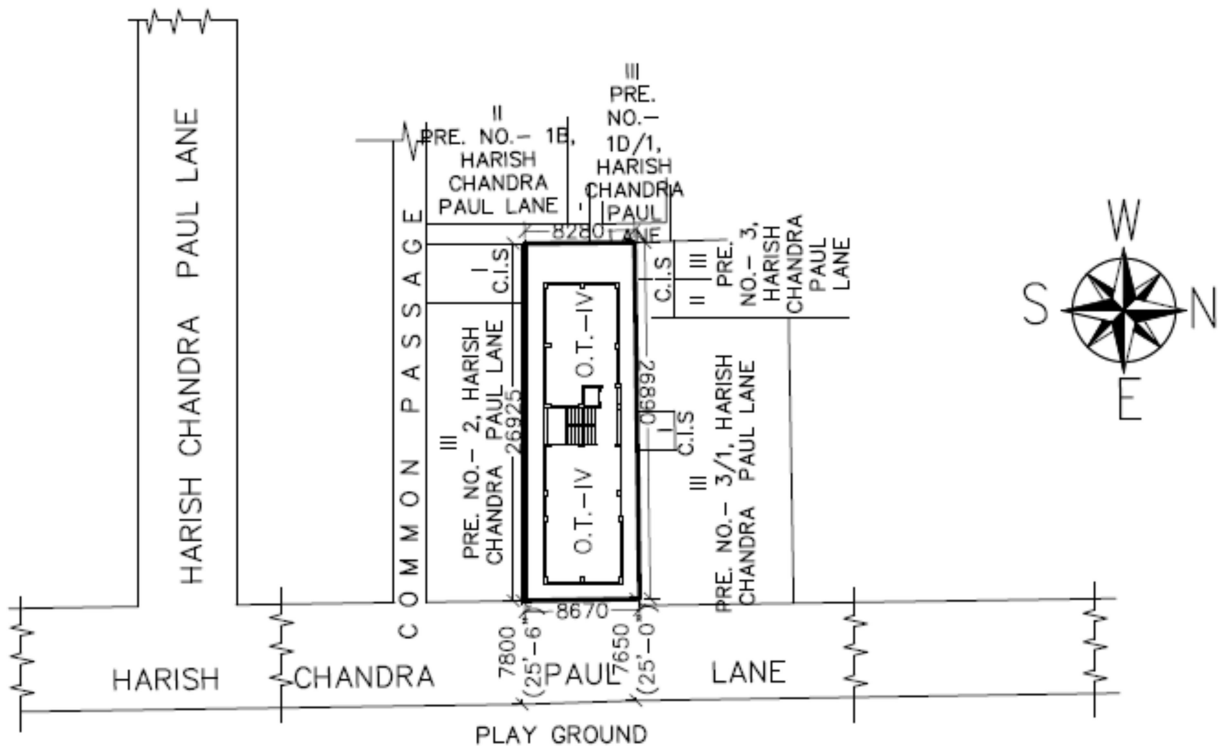

JDR INFRASTRUCTURE

(A strong Foundation for Tomorrow)

GSTIN NO. 19AARFJ7808A1Z5; PAN NO. AARFJ7808A

LOCATION MAP WITH LATITUDE & LONGITUDE FOR THE PROJECT NAMED "JDR INFRASTRUCTURE" at PREMISES NO. - 2/1, HARISH CHANDRA PAUL LANE, KOLKATA - 700050, P.O.- SINTHEE, P.S. - SINTHEE, WARD No - 002, BOROUGH - I of KMC, WB, India

Latitude: 22.630153850508627,

Longitude: 88.380738071164

SITE PLAN

SCALE - 1:600

JDR INFRASTRUCTURE

Partner

Address: - 185, 1st Floor, S.K. Deb Road, Lake Town, Kolkata - 700048;
E-mail:- jdrinfra.kol@gmail.com ; Phone Number: - +91-8240825939, +91-9831511223